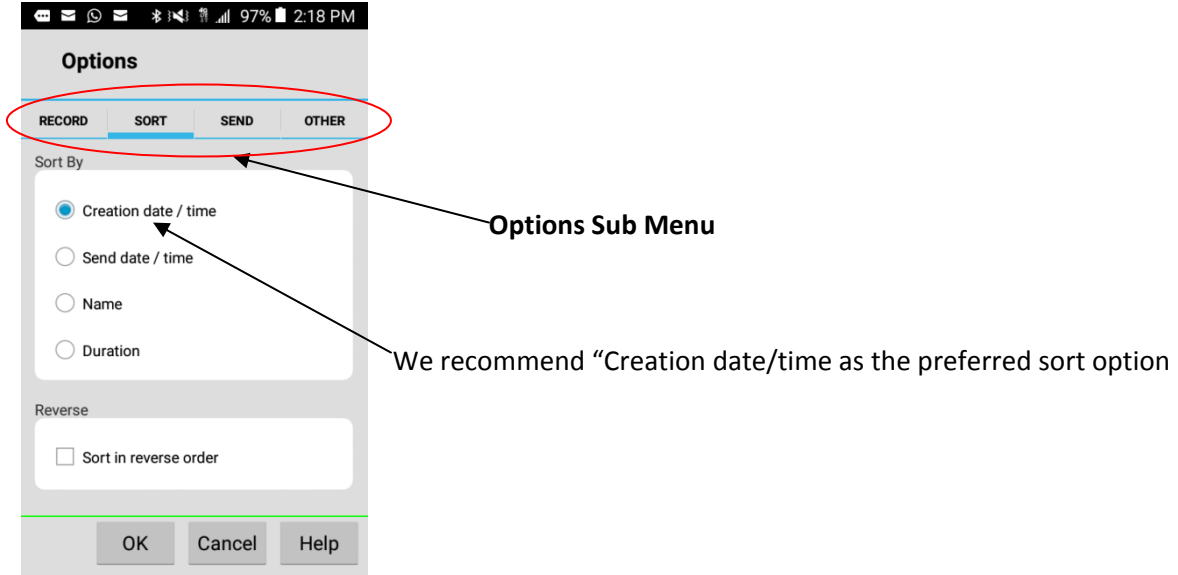

Express Dictate Configuration Guide

Express Dictate Configuration Guide

FTP Server: **eztransc.startlogic.com** Port **21**

Check Remember Password

Click on Test FTP Settings to verify

Please enter the **encryption password** provided in the e-mail