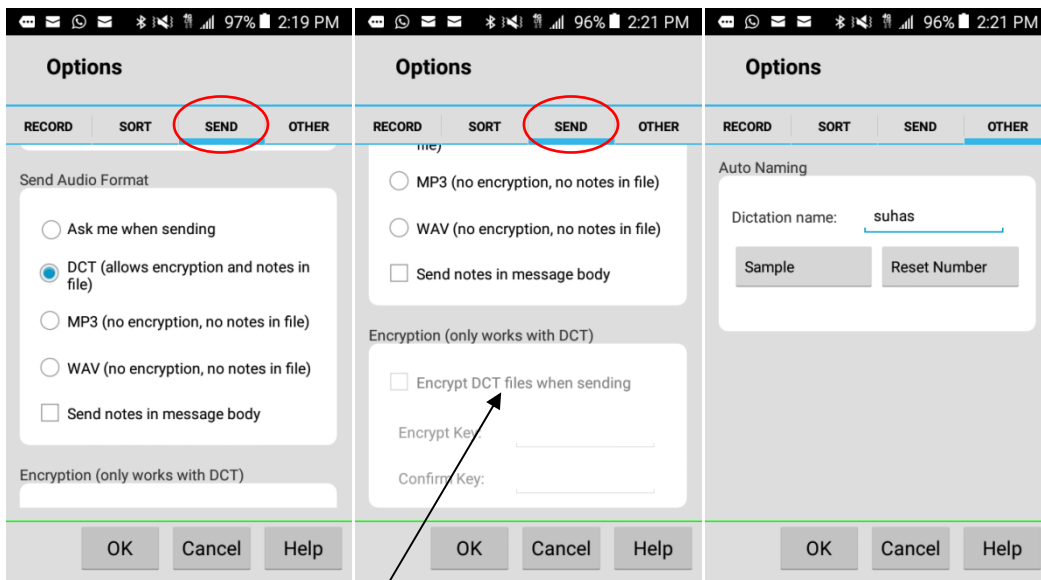

Express Dictate Configuration Guide

Express Dictate Configuration Guide

FTP Server: **eztransc.startlogic.com** Port **21**

Check Remember Password

Click on Test FTP Settings to verify

Please enter the **encryption password** provided in the e-mail