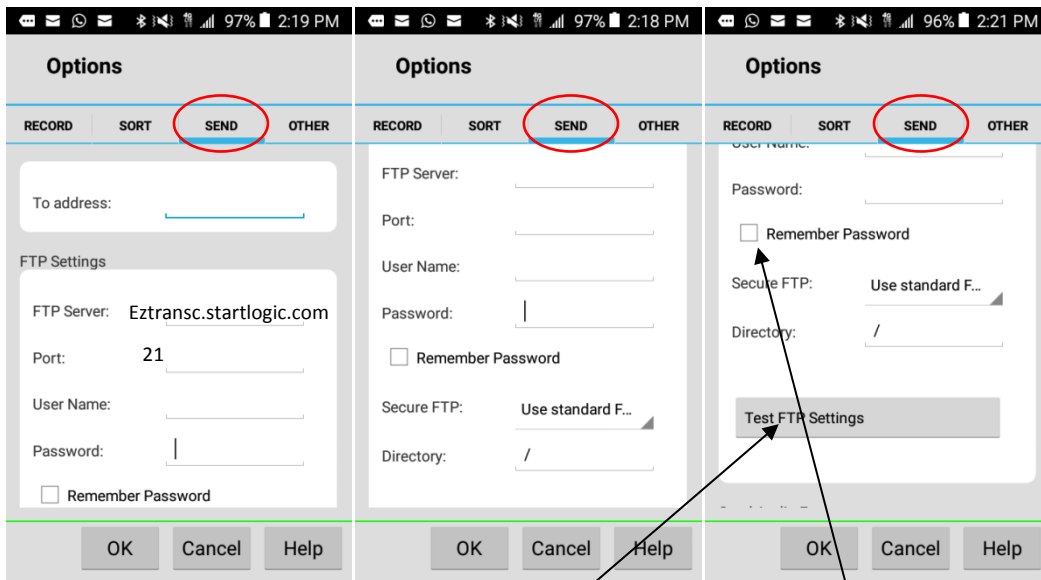

Express Dictate Configuration Guide

Express Dictate Configuration Guide

FTP Server: **eztransc.startlogic.com** Port **21**

Check Remember Password

Click on Test FTP Settings to verify

Please enter the **encryption password** provided in the e-mail