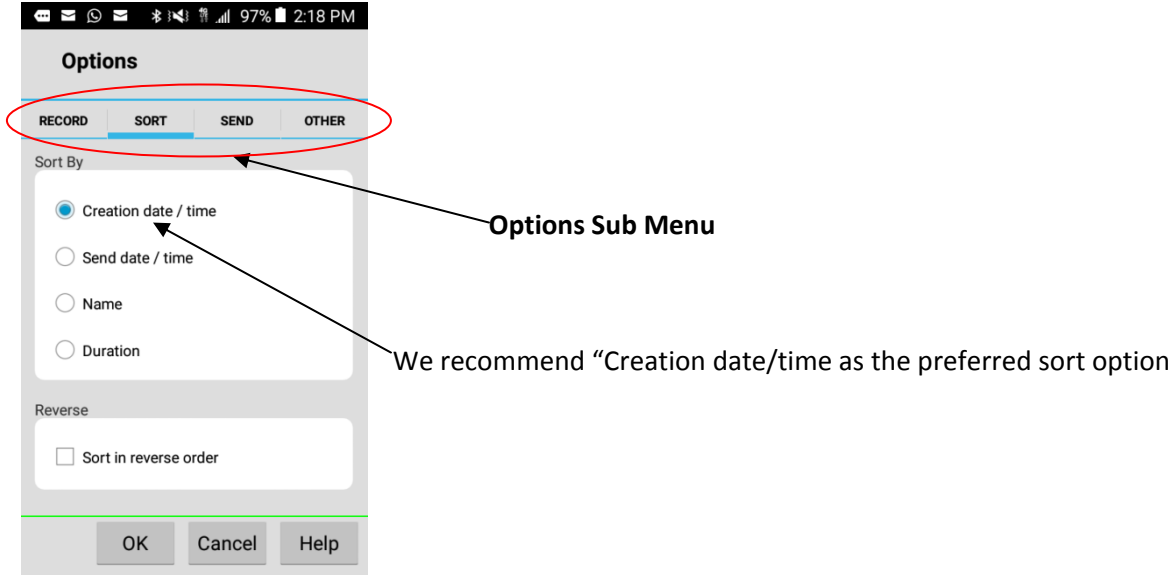

Express Dictate Configuration Guide

Express Dictate Configuration Guide

FTP Server: **eztransc.startlogic.com** Port **21**

Check Remember Password

Click on Test FTP Settings to verify

Please enter the **encryption password** provided in the e-mail