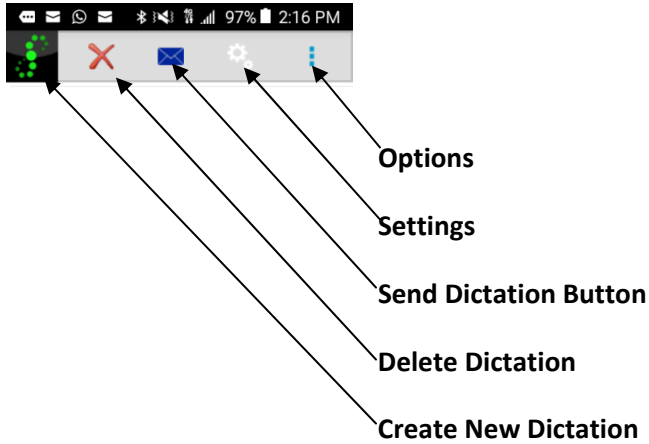

Express Dictate Configuration Guide

Express Dictate Configuration Guide

FTP Server: **eztransc.startlogic.com** Port **21**

Check Remember Password

Click on Test FTP Settings to verify

Please enter the **encryption password** provided in the e-mail